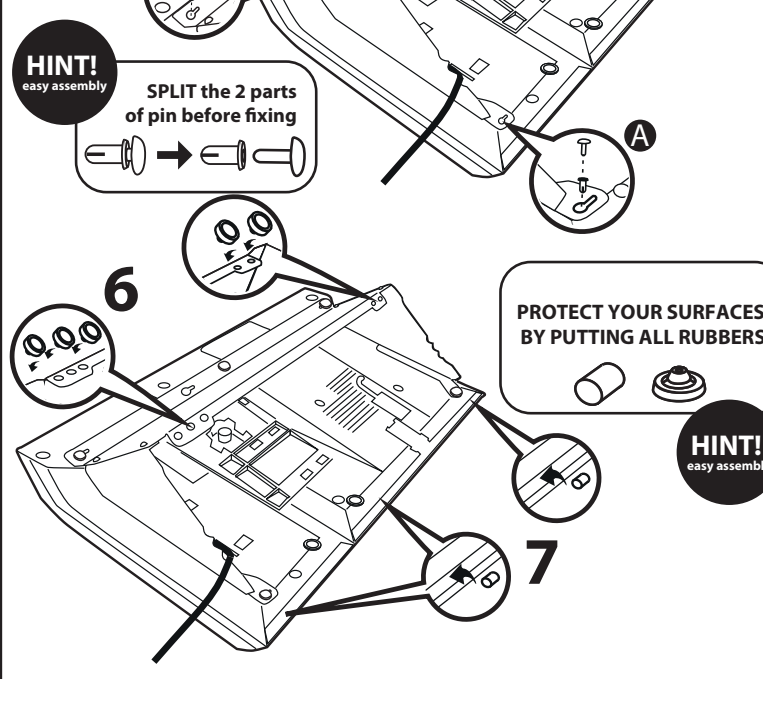

Assembly Instruction UpKit B series | upKit

SMALL SIZES (OPENSTAGE WITH NO OR KEYMODUL 15)

HINT!
easy assembly

SPLIT the 2 parts
of pin before fixing

LARGE SIZES (OPENSTAGE WITH ONE OR TWO KEYMODULES)

HINT!
easy assembly

SPLIT the 2 parts
of pin before fixing

**PROTECT YOUR SURFACES
BY PUTTING ALL RUBBERS**

HINT!
easy assembly